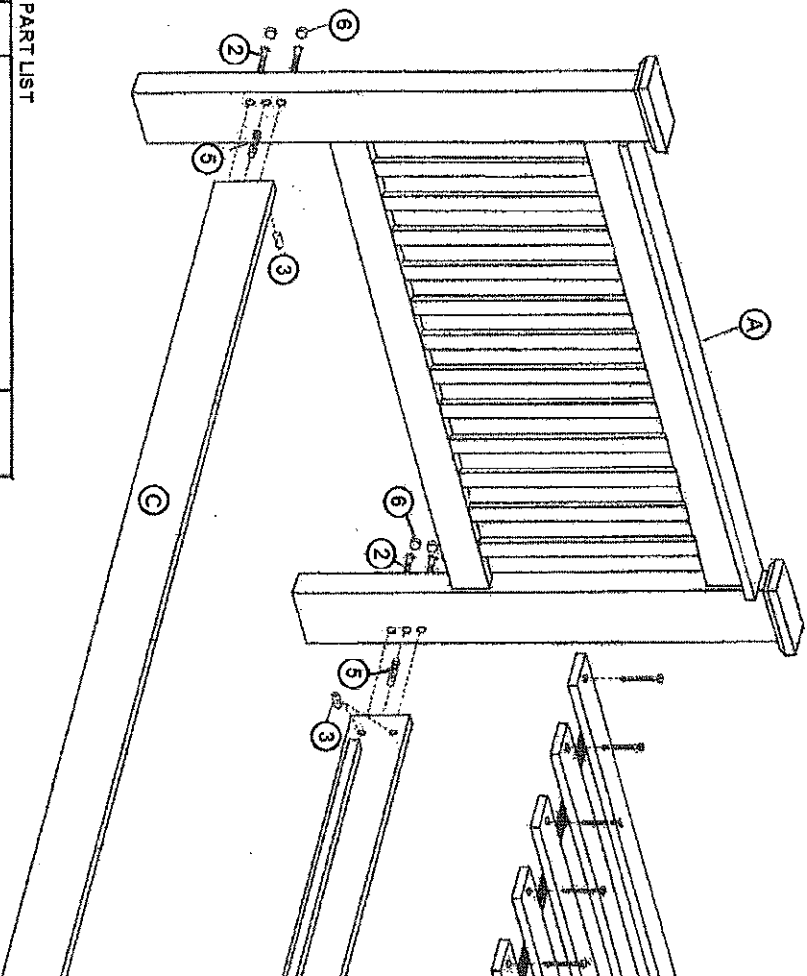

MODEL: DEAN III SINGLE BED (11 PCS SLATS) ASSEMBLY INSTRUCTION

PART LIST

NO	DESCRIPTION	QTY
A	HEADBOARD PANEL	1 PC
B	FOOTBOARD PANEL	1 PC
C	SIDE RAIL	2 PCS
D	SLATS	1 SET